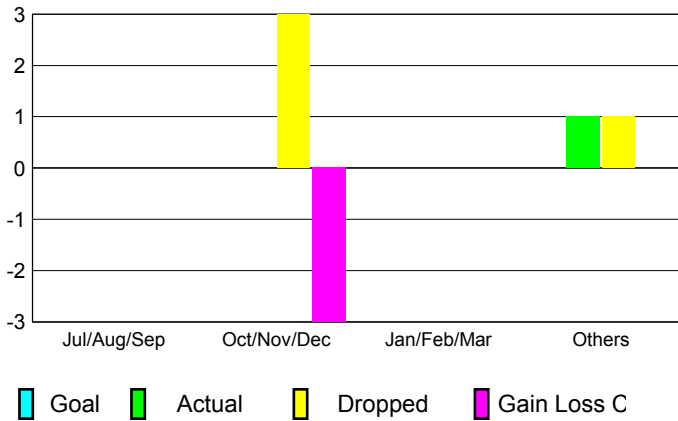

GMT: **HOWARD LEE**

Location: **TURKEY**

GMT CA: **4**

**CLUBS**

Month	New Club Goal	Actual New Clubs	Actual Dropped Clubs	Gain/Loss of Clubs
<b>2012-2013</b>				
Jul/Aug/Sep	0	0	0	0
Oct/Nov/Dec	0	0	3	-3
Jan/Feb/Mar	0	0	0	0
Apr/May/June	0	1	1	0
<b>Totals</b>	<b>0</b>	<b>1</b>	<b>4</b>	<b>-3</b>

**Club Results 2012-2013**  
Goal, New, Dropped, Gain/Loss

**MEMBERSHIP**

Month	Net Memb Goal	Actual New Memb	Actual Dropped Memb	Gain/Loss of Memb
<b>2012-2013</b>				
Jul/Aug/Sep	0	3	45	-42
Oct/Nov/Dec	0	18	74	-56
Jan/Feb/Mar	0	5	25	-20
Apr/May/June	0	62	80	-18
<b>Totals</b>	<b>0</b>	<b>88</b>	<b>224</b>	<b>-136</b>