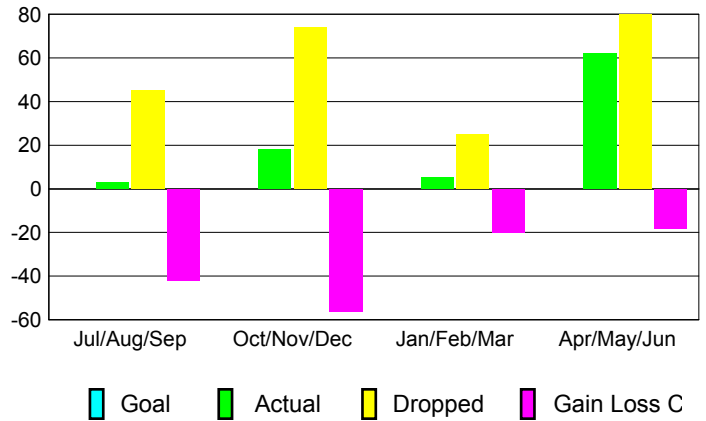

Membership Results 2012-2013
Goal, New, Dropped, Gain/Loss