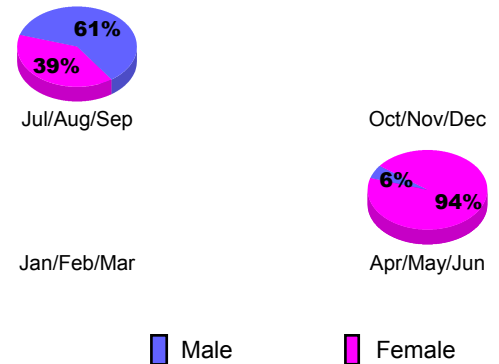

**Membership Results 2012-2013**  
Goal, New, Dropped, Gain/Loss

**YTD Status Quo Clubs 2012-2013**

Status Quo Clubs Compared to Status Quo Members

**Gender Comparison 2012-2013**

**Club Gain/Loss 2012-2013**